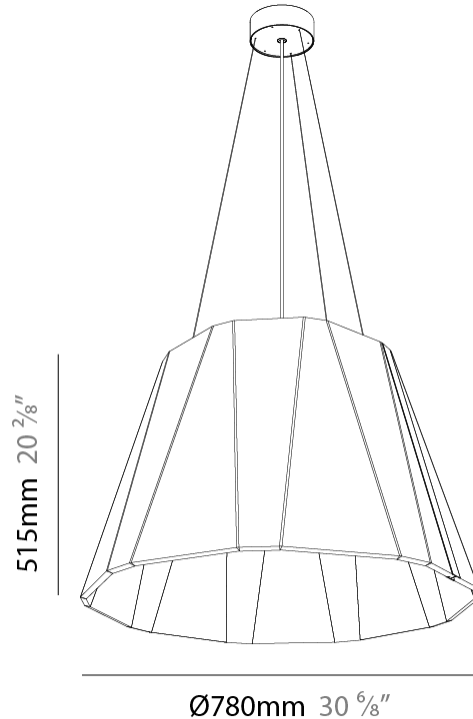

PHYSICAL

Shape: Cone
Diameter (mm): 780
Diameter (in): 30 ¹¹/₁₆
Height (mm): 515
Height (in): 20 ¹/₄
Weight (kg): 8.0

Diffuser: [Clear / Microprism / Clear Microprism](#)
Fixture Finish: [SSR / BKV / CWI / CRY / HAB / UFT / ITA / RUA / FTG / MYG / LOD / PUS / FRO / FUP / KIA / POP / BLS / SPG / MEY / GOH / CHC / COM / ABZ / JAG / OBR / MOS / ROR](#)
Holder Finish: [SSR / BKV / CWI / CRY / HAB / LAG / UFT / ITA / RUA / RUR / MIC / FTG / MYG / TWT / LOD / PUS / FRO / FUP / KIA / POP / BLS / SPG / MEY / GOH / GUM / CHC / COM / ABZ / JAG](#)
Acoustic Finish: [SFW / CYW / SEE / SYN / MTS / PMB / TTN / CYB / STO / DPE / BES / SHB / ARE / ANE / VRD / CRF](#)
Fixture Material: Acoustic
Primary Material: Acoustic
Cable Details: [2000mm/78 3/4" or 6000mm/236 1/4" Cable, - Black, Orange, Red, Transparent and White](#)

ELECTRICAL

Lamp Type: LED
Input Wattage (W): 72
Total Output Wattage (W): 65.4
Dimming: Tri-Mode (Non-Dimming and Phase Dimming (120Vac only) and 0-10V Dimming)
Driver Included: Yes
Driver Location: Integrated
Driver Class: Class 2
Input Voltage (V): 120 - 277
Upon Request: [MATTER Dimming / DALI Dimming (Remote)](#)

LED

Color Temperature (°K): [2700 / 3000 / 3500 / 4000](#)
Max. Delivered Lumen (lm): Max 10297
CRI: >90 CRI
Lamp Life (hrs): 50000

OPTICAL

RATINGS AND CERTIFICATIONS

Certified By: Certified for North American Standards
IP rating: IP20