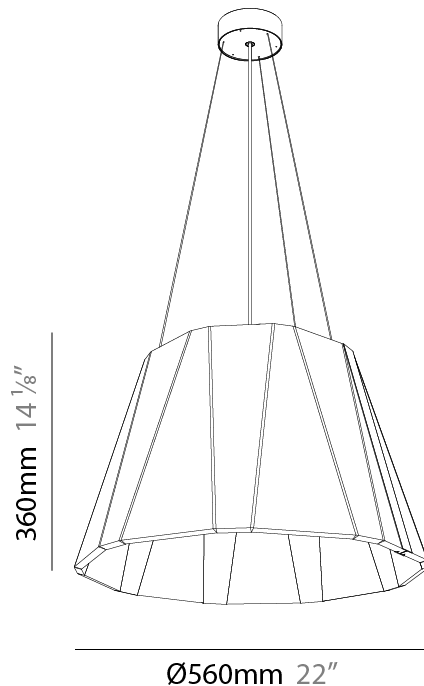

PHYSICAL

Shape: Cone
Diameter (mm): 560
Diameter (in): 22 1/8
Height (mm): 360
Height (in): 14 3/8
Weight (kg): 4.0

Diffuser: [Clear / Microprism / Clear Microprism](#)
Fixture Finish: [SSR / BKV / CWI / CRY / HAB / UFT / ITA / RUA / FTG / MYG / LOD / PUS / FRO / FUP / KIA / POP / BLS / SPG / MEY / GOH / CHC / COM / ABZ / JAG / OBR / MOS / ROR](#)
Holder Finish: [SSR / BKV / CWI / CRY / HAB / LAG / UFT / ITA / RUA / RUR / MIC / FTG / MYG / TWT / LOD / PUS / FRO / FUP / KIA / POP / BLS / SPG / MEY / GOH / GUM / CHC / COM / ABZ / JAG](#)
Acoustic Finish: [SFW / CYW / SEE / SYN / MTS / PMB / TTN / CYB / STO / DPE / BES / SHB / ARE / ANE / VRD / CRF](#)
Fixture Material: Acoustic
Primary Material: Acoustic
Cable Details: [2000mm/78 3/4" or 6000mm/236 1/4" Cable, - Black, Orange, Red, Transparent and White](#)

ELECTRICAL

Lamp Type: LED
Input Wattage (W): 34
Total Output Wattage (W): 30.9
Dimming: Tri-Mode (Non-Dimming and Phase Dimming (120Vac only) and 0-10V Dimming)
Driver Included: Yes
Driver Location: Integrated
Driver Type: Constant Current - Universal
Driver Class: Class 2
Input Voltage (V): 120 - 277
Upon Request: [MATTER Dimming / DALI Dimming (Remote)](#)

LED

Color Temperature (°K): [2700 / 3000 / 3500 / 4000](#)
Max. Delivered Lumen (lm): Max 4654
CRI: >90 CRI
Lamp Life (hrs): 50000

OPTICAL

RATINGS AND CERTIFICATIONS

Certified By: Certified for North American Standards
IP rating: IP20